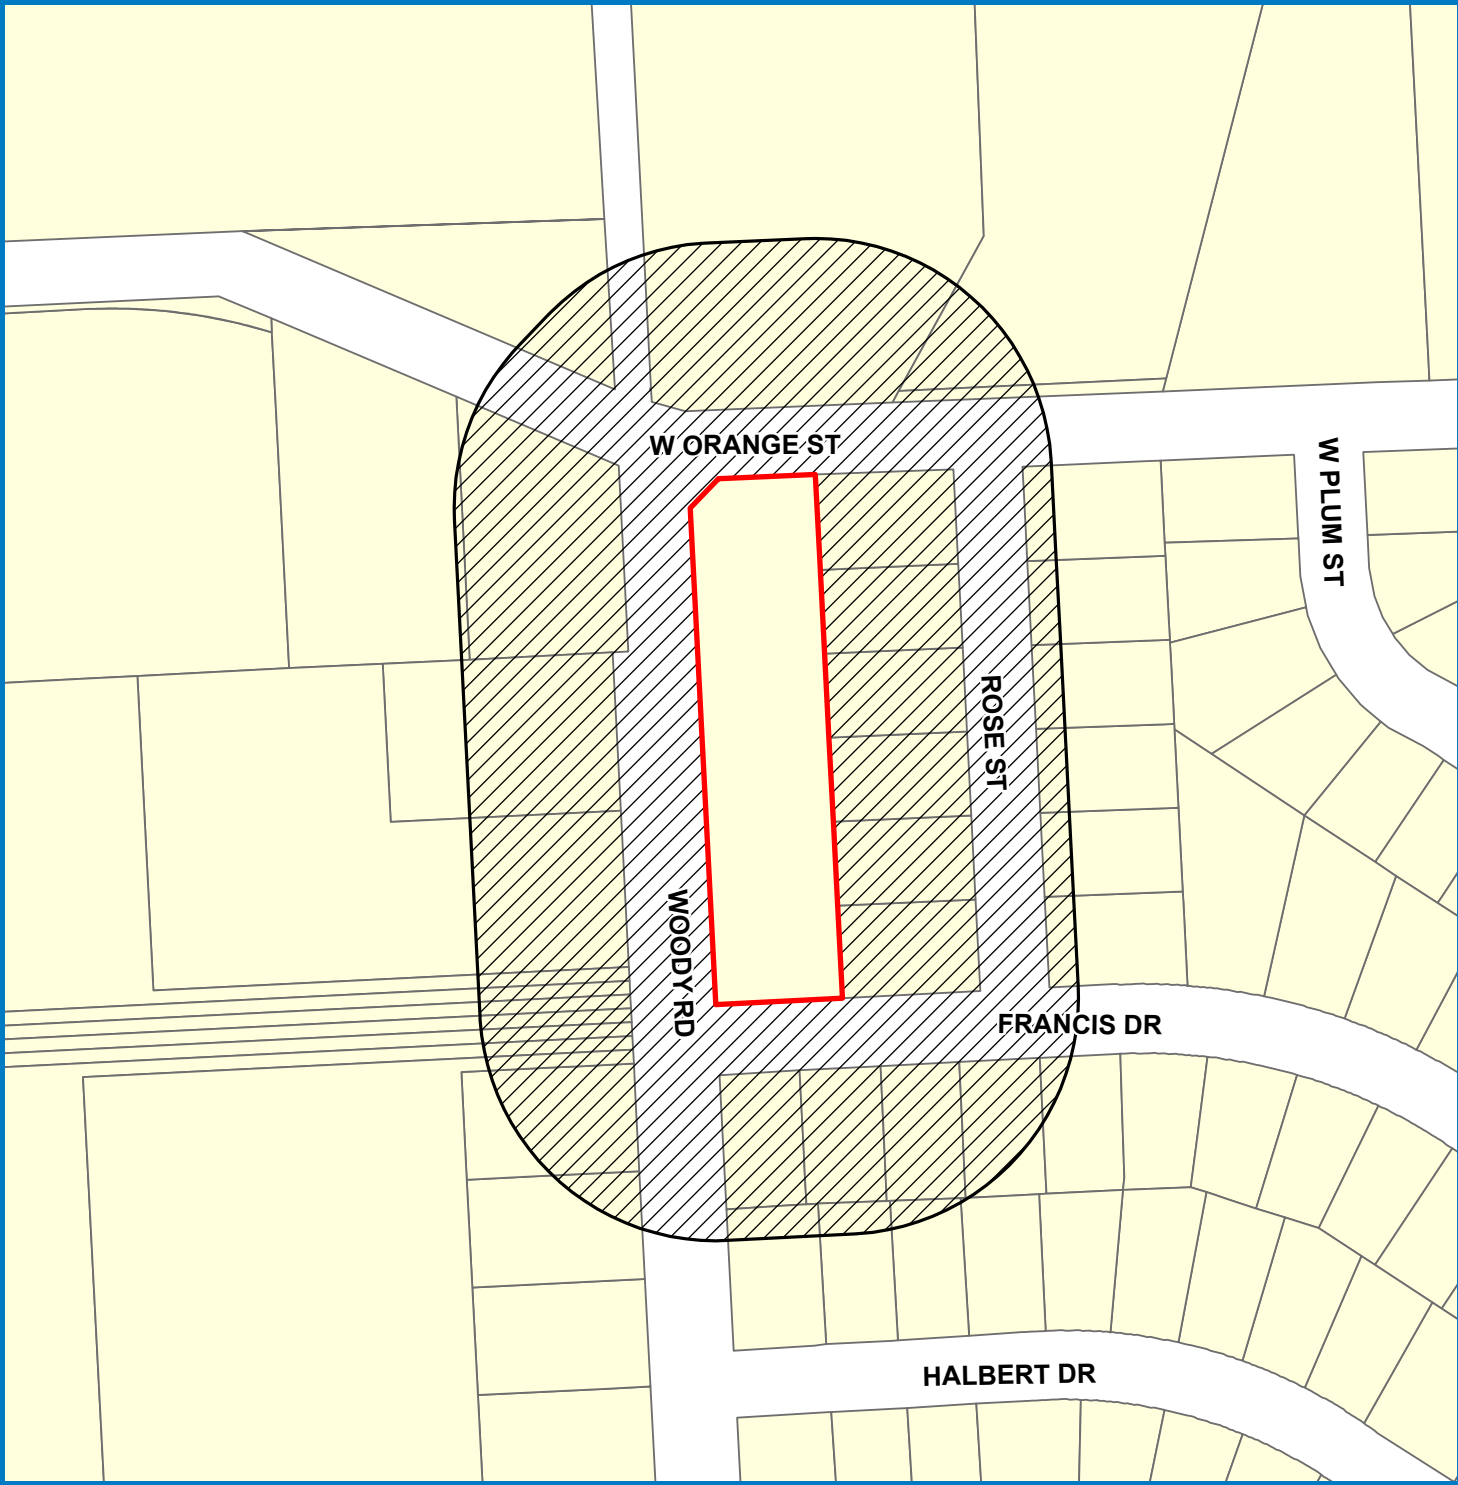

CITY OF PEARLAND

Exhibit 3 Notification Map ZONE 24-08

SE Corner of
Orange Street &
Woody Road
NS to TH

Legend

-  Subject Property
-  Notification Area

This product is for informational purposes and may not have been prepared for or be suitable for legal, engineering, or surveying purposes. It does not represent an on-the-ground survey and represents only the approximate relative location of property boundaries.